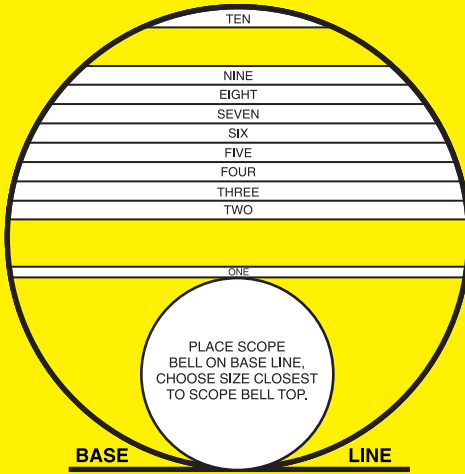

BLIZZARD OBJ & EYE

MULTI-FLEX & FLIP-OPEN EYE PIECE

Place one edge of the eye piece on the base line and read the closest line to the opposite side of the eye piece. Repeat the operation on the second eye piece scale and determine which of the lines is closest to the eye piece edge. Both scales are necessary to determine the best fit.

MULTI-FLEX & FLIP-OPEN OBJECTIVE

Place one edge of the objective on the base line and read the closest line to the opposite side of the objective. Repeat the operation on the second objective scale and determine which of the lines is closest to the objective edge. Both scales are necessary to determine the best fit.